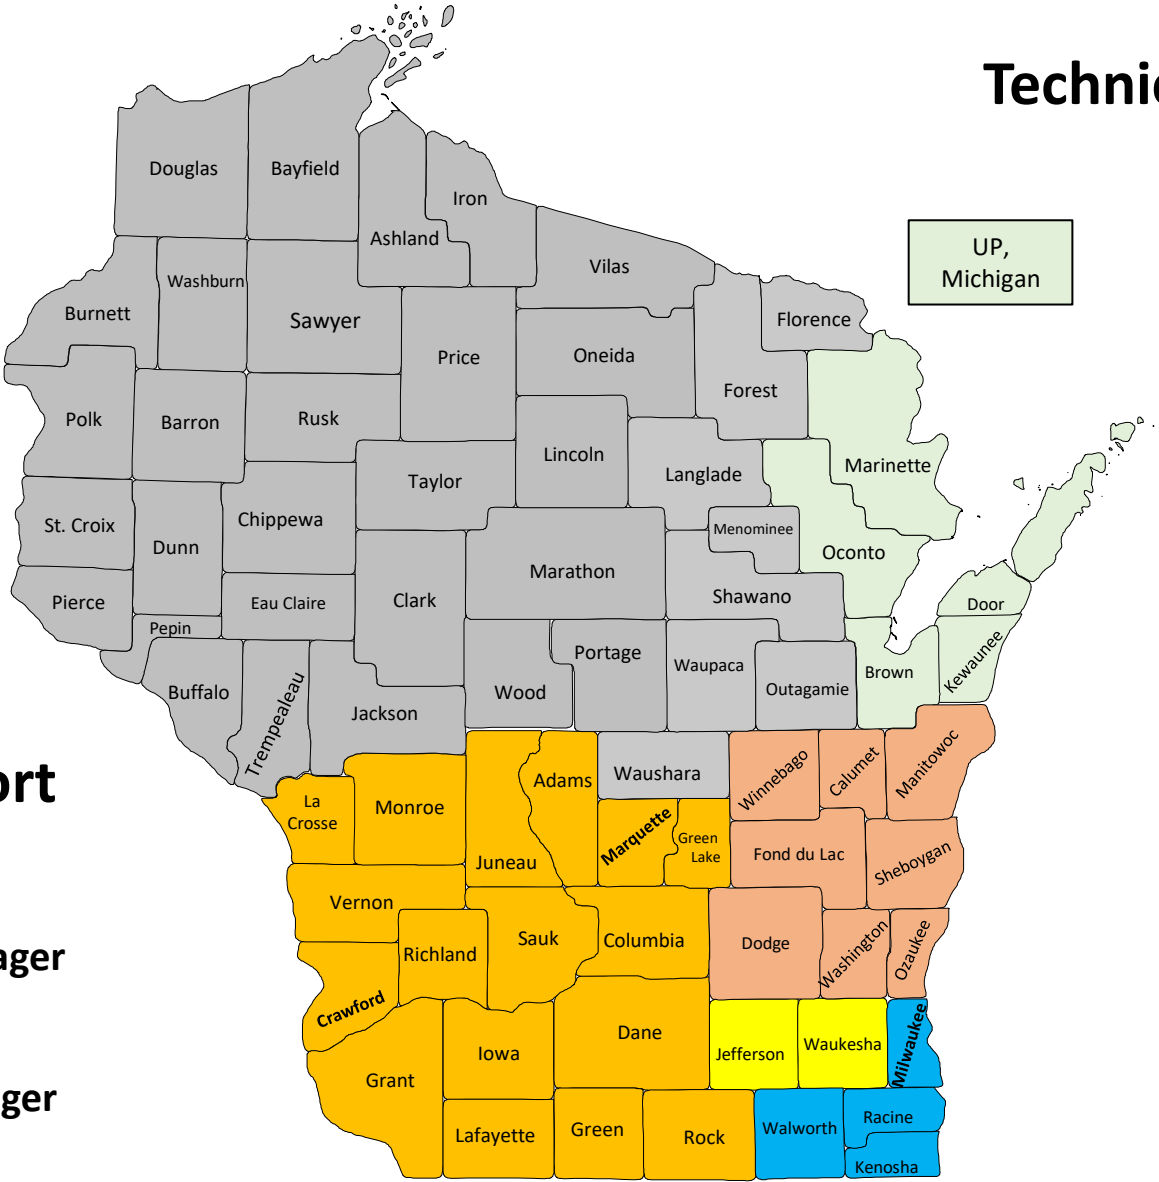

# Technical Support

**Eric Kraus**  
Director of Automation

**Kevin Timm**  
Safety Products Manager

**Mike Edminster**  
Engineering Manager

**George Smith**  
Automation Specialist