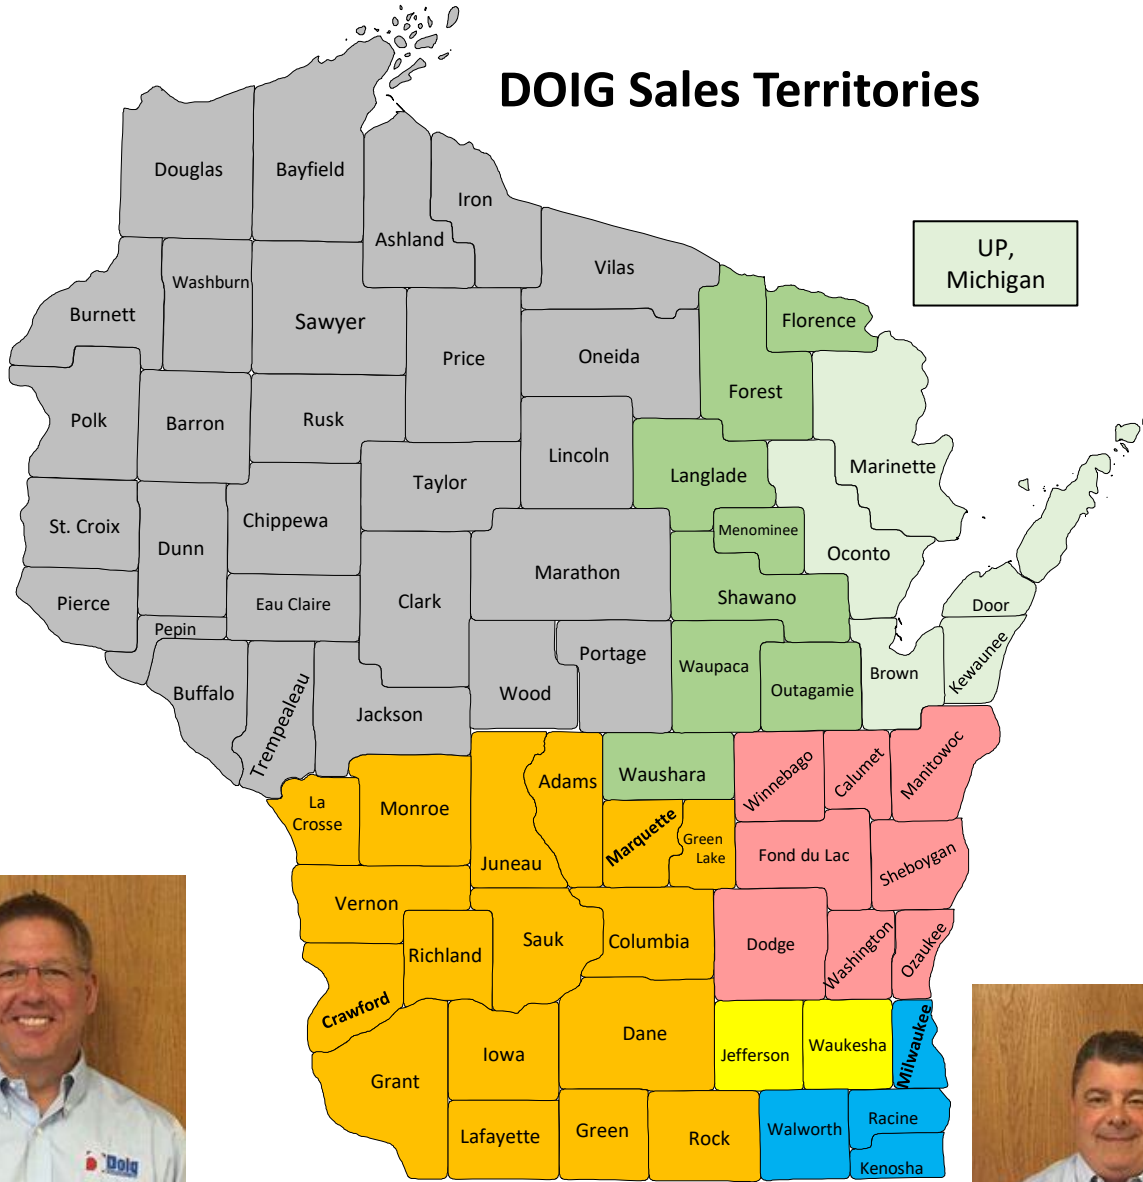

# DOIG Sales Territories

Account Manager	Inside Sales Rep
<b>Scott Burk</b> 815-988-2179	<b>Kathy Ford</b> 262-243-0225 Her Back Up: Stef
<b>Frank Dowd</b> 414-748-6096	<b>Stephanie Eynon</b> 262-243-0224 Her Back Up: Kathy
<b>Chris Karnitz</b> 414-333-8393	<b>Stefanie Sykora</b> 262-243-0258 Her Back Up: Tina
<b>Randy Jung</b> 414-333-2034	<b>Tina Krause</b> 262-243-0223 Her Back Up: Steph
<b>Mike O'Connell</b> 920-460-4432	<b>Stefanie Sykora</b> 262-243-0258 Her Back Up: Tina
<b>Matt Stuck</b> 920-889-0341	<b>Stefanie Sykora</b> 262-243-0258 Her Back Up: Tina
<b>Dave Searles</b> 262-689-4702	<b>Kathy Ford</b> 262-243-0225 Her Back Up: Stef

# Technical Support

**Eric Kraus**  
Director of Automation

**Kevin Timm**  
Safety Products Manager

**Mike Edminster**  
Engineering Manager

**George Smith**  
Automation Specialist

# Sales Support

**Tina Krause**  
Inside Sales Manager

**Debbie Doig**  
Operations Manager